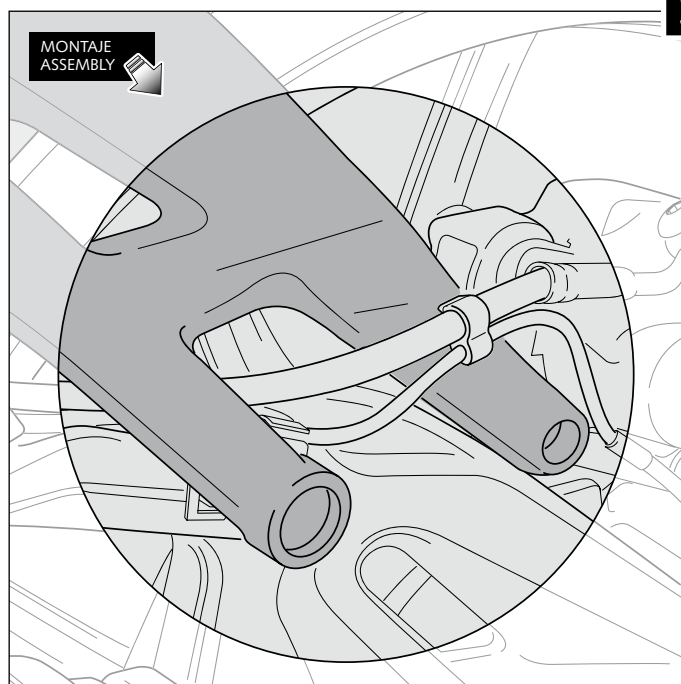

GUARDABARROS TRASERO ADAPTABLE A - REAR MUDGUARD ADAPTABLE TO - BMW R1200GS '18-/ R1200GS Exclusive '18-/ R1200GS Rallye '18-/ R1250GS '18-'19/ R1250GS HP '18-'19/ R1250GS Adventure '18-'19

INSTRUCCIONES DE MONTAJE - MOUNTING INSTRUCTIONS - MONTAGEANLEITUNG

- PARA NEUMÁTICOS OFF-ROAD, CONSULTAR COMPATIBILIDAD EN info@puig.tv
- FOR OFF-ROAD TIRES, PLEASE CHECK SUITABILITY AT info@puig.tv OR info@puigusa.com
- OFF-ROAD Reifen Verträglichkeit zu prüfen, info@puig.tv

1

2