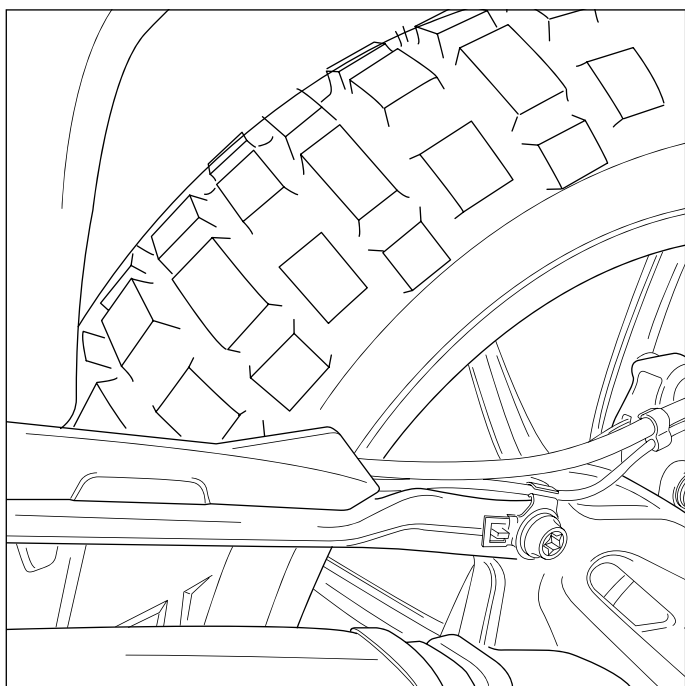

GUARDABARROS TRASERO ADAPTABLE A - REAR MUDGUARD ADAPTABLE TO - BMW R1200GS '18-/ R1200GS Exclusive '18-/ R1200GS Rallye '18-/ R1250GS '18-'19/ R1250GS HP '18-'19/ R1250GS Adventure '18-'19

INSTRUCCIONES DE MONTAJE - MOUNTING INSTRUCTIONS - MONTAGEANLEITUNG

- PARA NEUMÁTICOS OFF-ROAD, CONSULTAR COMPATIBILIDAD EN info@puig.tv
- FOR OFF-ROAD TIRES, PLEASE CHECK SUITABILITY AT info@puig.tv OR info@puigusa.com
- OFF-ROAD Reifen Verträglichkeit zu prüfen, info@puig.tv