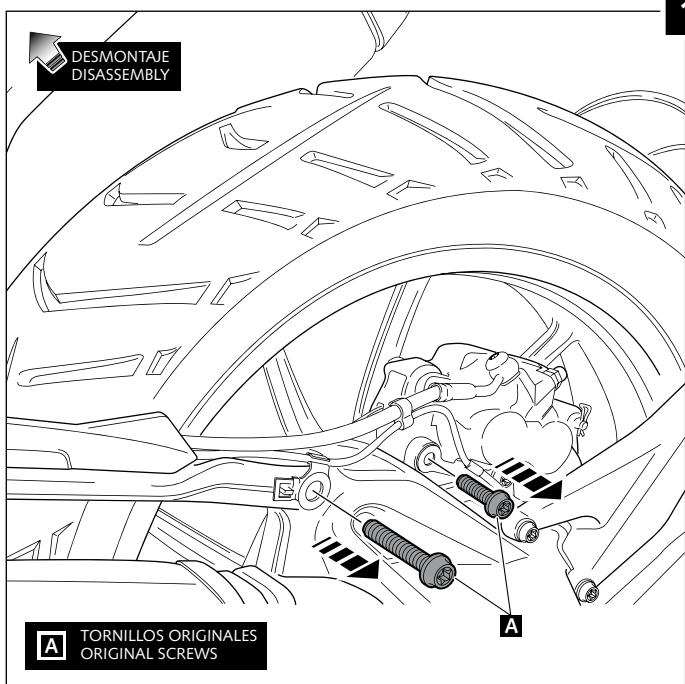

GUARDABARROS TRASERO ADAPTABLE A - REAR MUDGUARD ADAPTABLE TO - BMW R1200GS '18-/ R1200GS Exclusive '18-/ R1200GS Rallye '18-/ R1250GS '18-'19/ R1250GS HP '18-'19/ R1250GS Adventure '18-'19

INSTRUCCIONES DE MONTAJE - MOUNTING INSTRUCTIONS - MONTAGEANLEITUNG

- PARA NEUMÁTICOS OFF-ROAD, CONSULTAR COMPATIBILIDAD EN info@puig.tv
- FOR OFF-ROAD TIRES, PLEASE CHECK SUITABILITY AT info@puig.tv OR info@puigusa.com
- OFF-ROAD Reifen Verträglichkeit zu prüfen, info@puig.tv

1

2